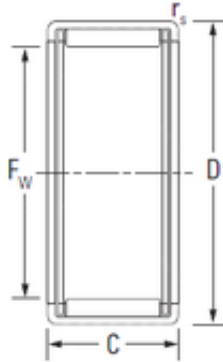

WUXI IKC MACHINERY BEARING CO., LTD.

NTN 7E-HKS23X27.5X15.2T2PX1 needle roller bearings

Bearing No. 7E-HKS23X27.5X15.2T2PX1

Size	23x27.5x15.2 mm
Bore Diameter	23 mm
Outer Diameter	27,5 mm
Width	15,2 mm
d	23 mm
D	27,5 mm

7E-HKS23X27.5X15.2T2PX1 Bearing 2D drawings and 3D CAD models