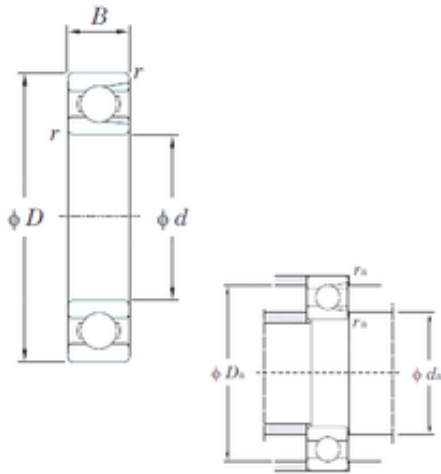

# WUXI IKC MACHINERY BEARING CO., LTD.

55 mm x 120 mm x 29 mm KOYO M6311 deep groove ball bearings

Bearing No. M6311

Size	55x120x29 mm
Bore Diameter	55 mm
Outer Diameter	120 mm
Width	29 mm
d	55 mm
D	120 mm
B	29 mm
C	29 mm
r min.	2 mm
da min.	64 mm
da max	72 mm
Da max.	111 mm
ra max.	2 mm
Weight	1.42 Kg
Basic dynamic load rating (C)	79.4 kN
Basic static load rating (C0)	67.4 kN
(Grease) Lubrication Speed	5600 r/min
(Oil) Lubrication Speed	6700 r/min

M6311 Bearing 2D drawings and 3D CAD models