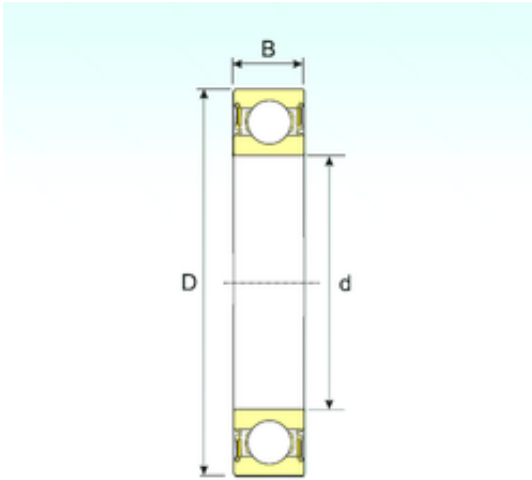

WUXI IKC MACHINERY BEARING CO., LTD.

6 mm x 19 mm x 6 mm ISB 626-2RS deep groove ball bearings

Bearing No. 626-2RS

Size	6x19x6 mm
Bore Diameter	6 mm
Outer Diameter	19 mm
Width	6 mm
d	6 mm
D	19 mm
B	6 mm
C	6 mm
Weight	0,0084 Kg
Basic dynamic load rating (C)	2,3 kN
Basic static load rating (C0)	0,94 kN

626-2RS Bearing 2D drawings and 3D CAD models